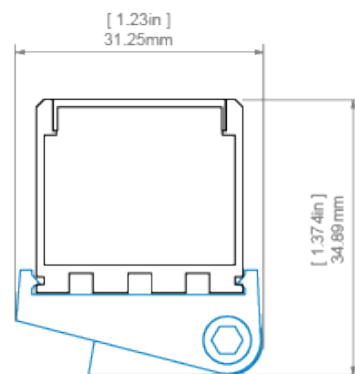

LIPOD profile and REGIP-UV mounting bracket
profil LIPOD z mocownikiem REGIP-UV